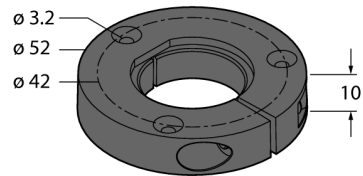

**Positioning element**  
**For inductive encoders Ri-QR24**  
**PE1-EQR24**

- Base unit for positioning element
- Fitting in stainless steel

<b>Type designation</b>	PE1-EQR24
Ident-No.	1590966
<b>Housing material</b>	Plastic
Packaging unit	1